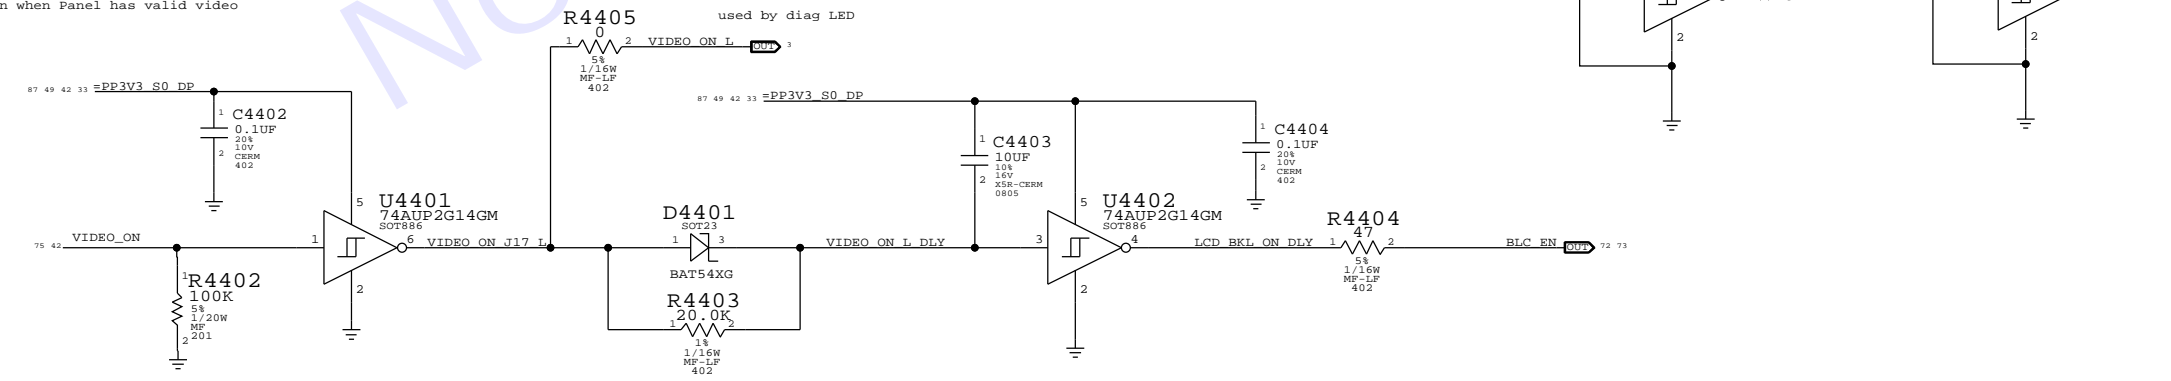

INTERNAL DP (STRAIGHT)

518S0852 CRITICAL  
**J4400**  
 20525-140E-01  
 F-RT-SM

**BACKLIGHT CONTROL SUPPORT**

guarantee backlight is only on when Panel has valid video

SYNC MASTER=J17 ULTIMATE		SYNC DATE=05/16/2013	
<b>Internal DP Support</b>			
Apple Inc.		DRAWING NUMBER	051-9884
		REVISION	A.0.0
NOTICE OF PROPRIETARY PROPERTY:		BRANCH	
THE INFORMATION CONTAINED HEREIN IS THE PROPRIETARY PROPERTY OF APPLE INC. THE POSSESSOR AGREES TO THE FOLLOWING:		PAGE	44 OF 127
I TO MAINTAIN THIS DOCUMENT IN CONFIDENCE		SHEET	42 OF 106
II NOT TO REPRODUCE OR COPY IT			
III NOT TO REVEAL OR PUBLISH IT IN WHOLE OR PART			
IV ALL RIGHTS RESERVED			