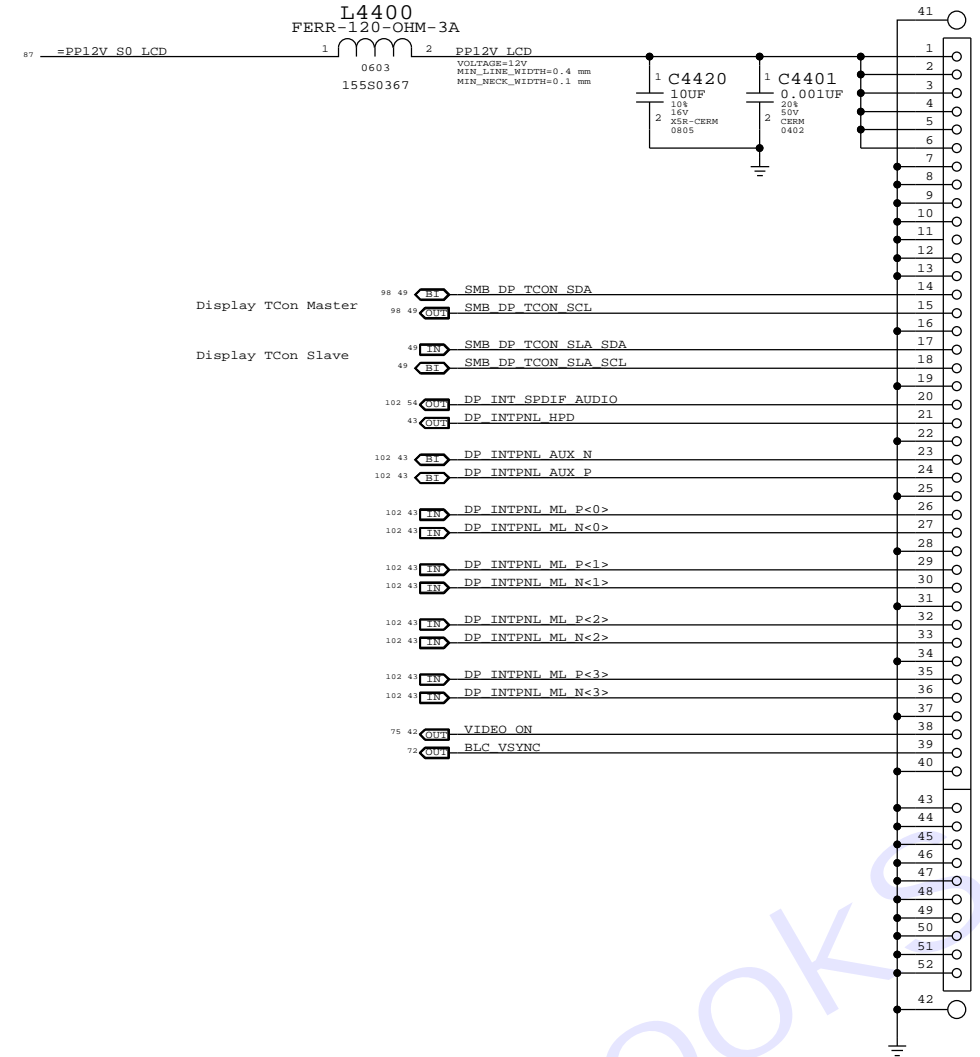

INTERNAL DP (STRAIGHT)

518S0852 CRITICAL  
**J4400**  
 20525-140E-01  
 F-RT-SM

**BACKLIGHT CONTROL SUPPORT**

guarantee backlight is only on when Panel has valid video

SYNC MASTER=J17 ULTIMATE		SYNC DATE=05/16/2013	
<b>Internal DP Support</b>			
Apple Inc.		DRAWING NUMBER	051-9884
		REVISION	A.0.0
NOTICE OF PROPRIETARY PROPERTY:		BRANCH	
THE INFORMATION CONTAINED HEREIN IS THE PROPRIETARY PROPERTY OF APPLE INC. THE POSSESSOR AGREES TO THE FOLLOWING:		PAGE	44 OF 127
I TO MAINTAIN THIS DOCUMENT IN CONFIDENCE		SHEET	42 OF 106
II NOT TO REPRODUCE OR COPY IT			
III NOT TO REVEAL OR PUBLISH IT IN WHOLE OR PART			
IV ALL RIGHTS RESERVED			